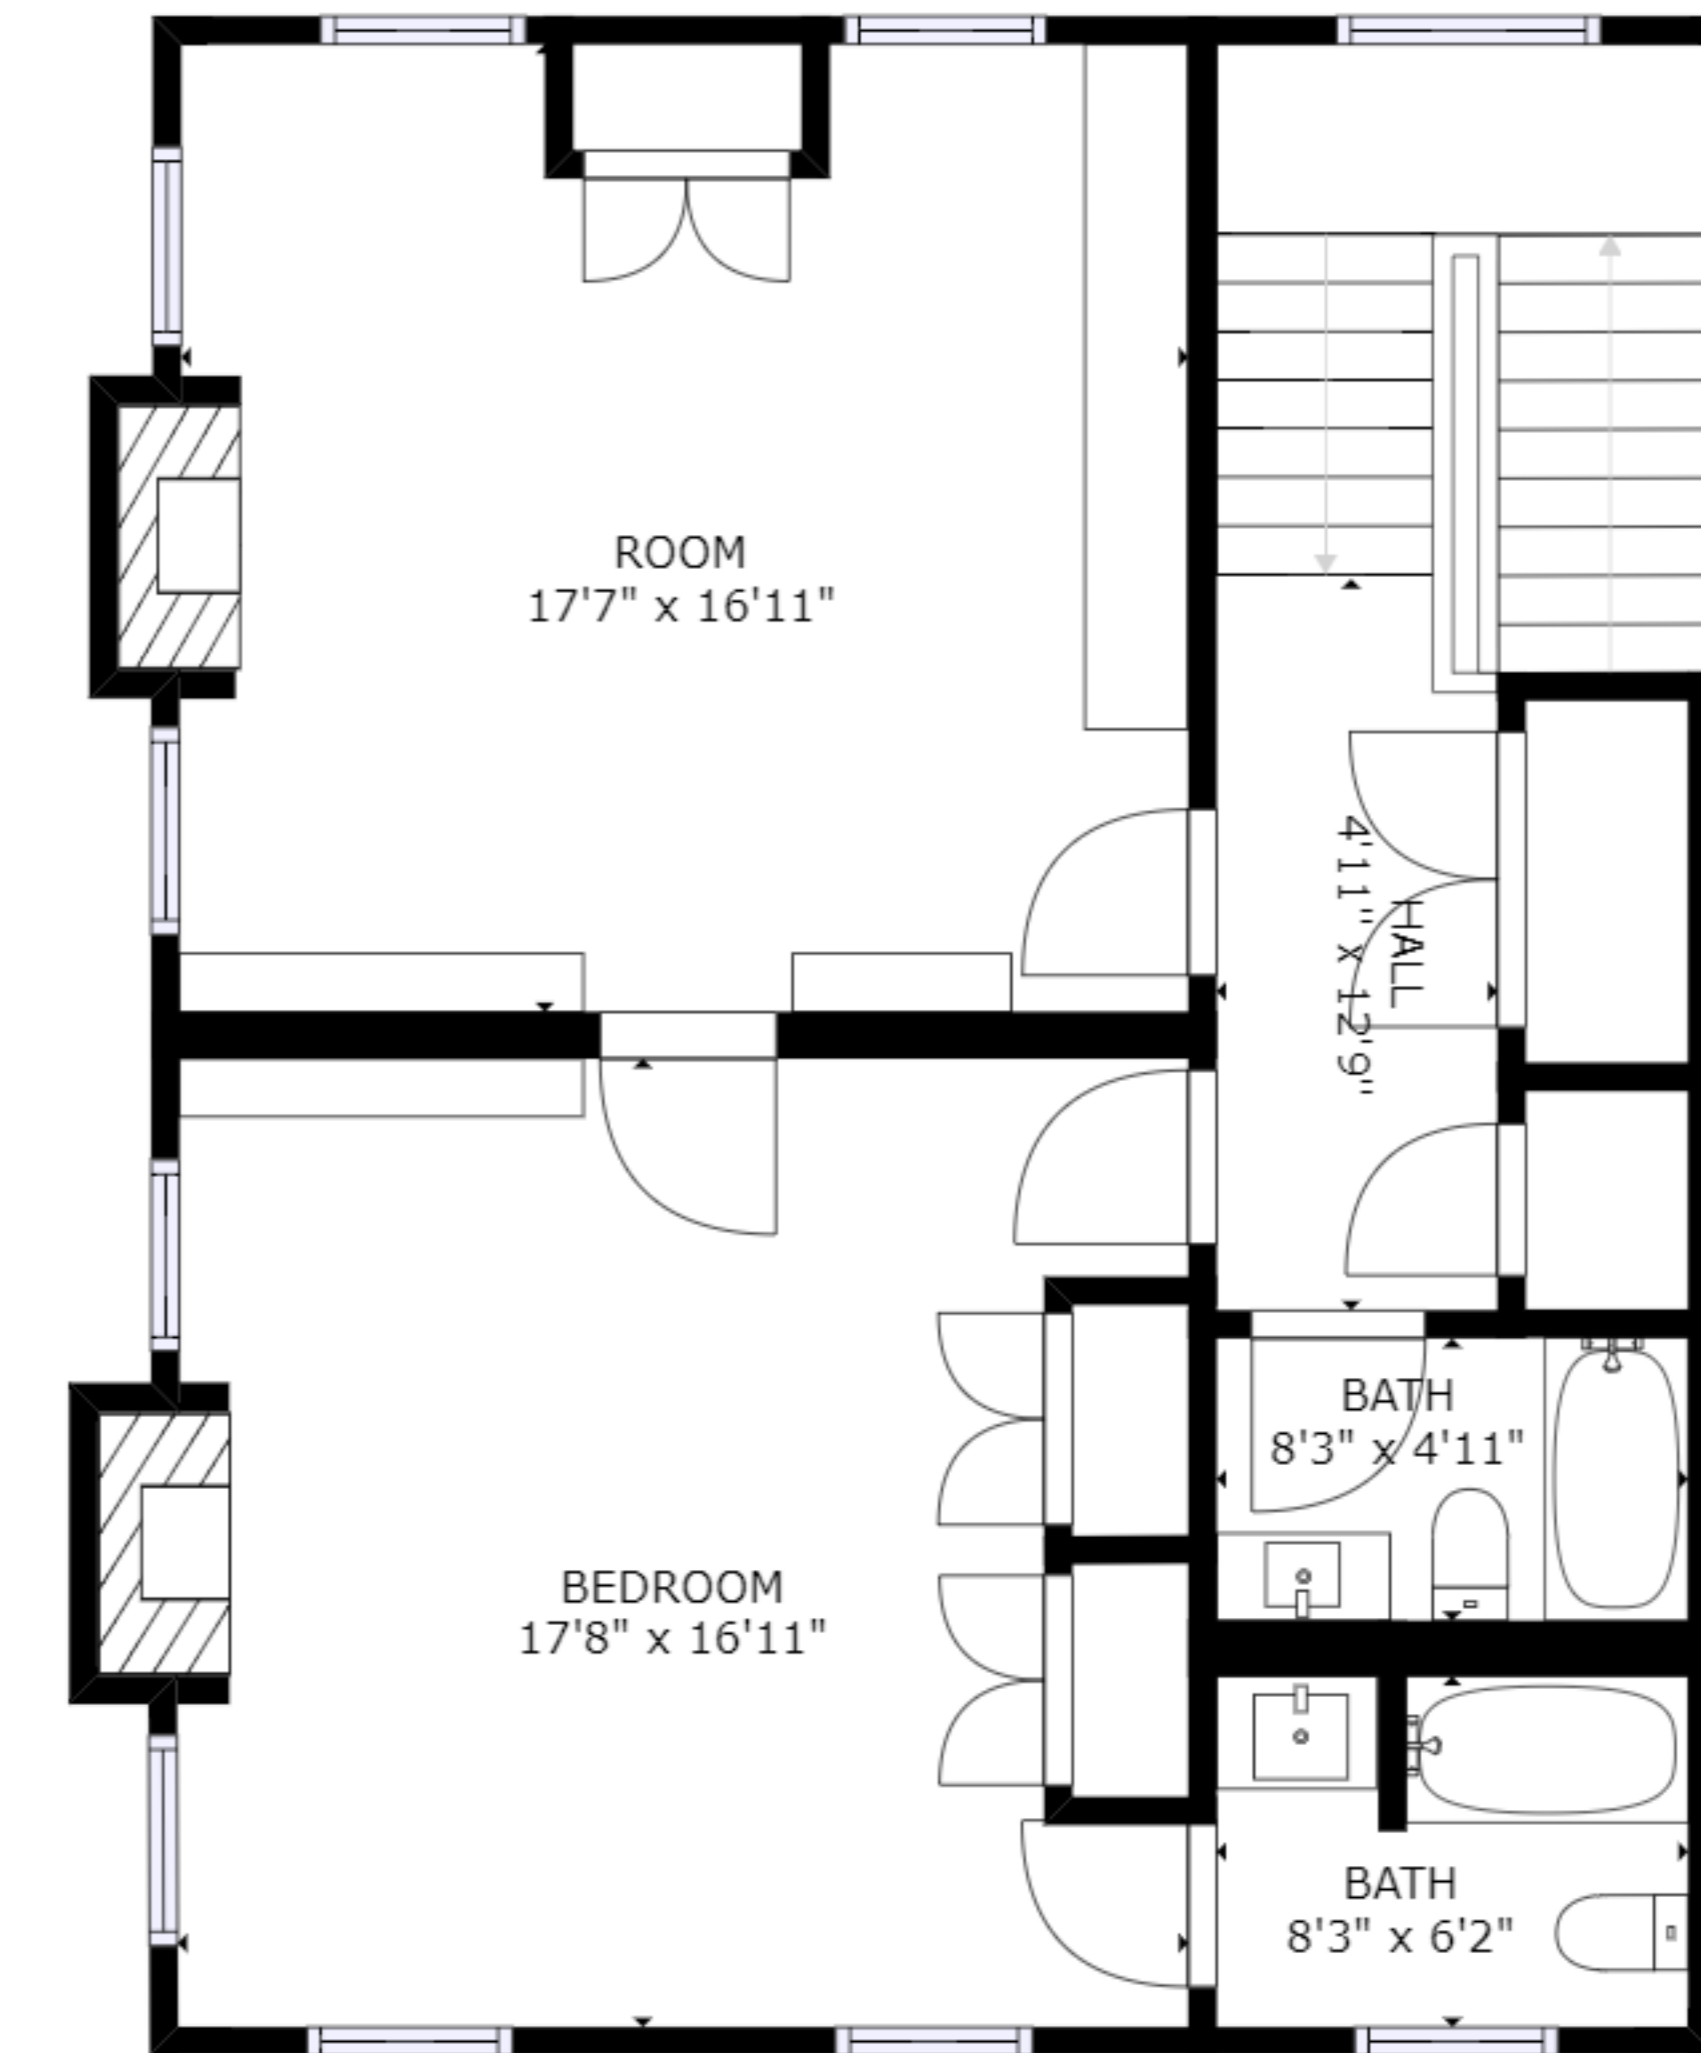

FLOOR 1

FLOOR 2

FLOOR 3

FLOOR 4

GROSS INTERNAL AREA  
 FLOOR 1: 1262 sq ft, FLOOR 2: 1620 sq ft  
 FLOOR 3: 930 sq ft, FLOOR 4: 928 sq ft  
 TOTAL: 4740 sq ft

SIZES AND DIMENSIONS ARE APPROXIMATE, ACTUAL MAY VARY.